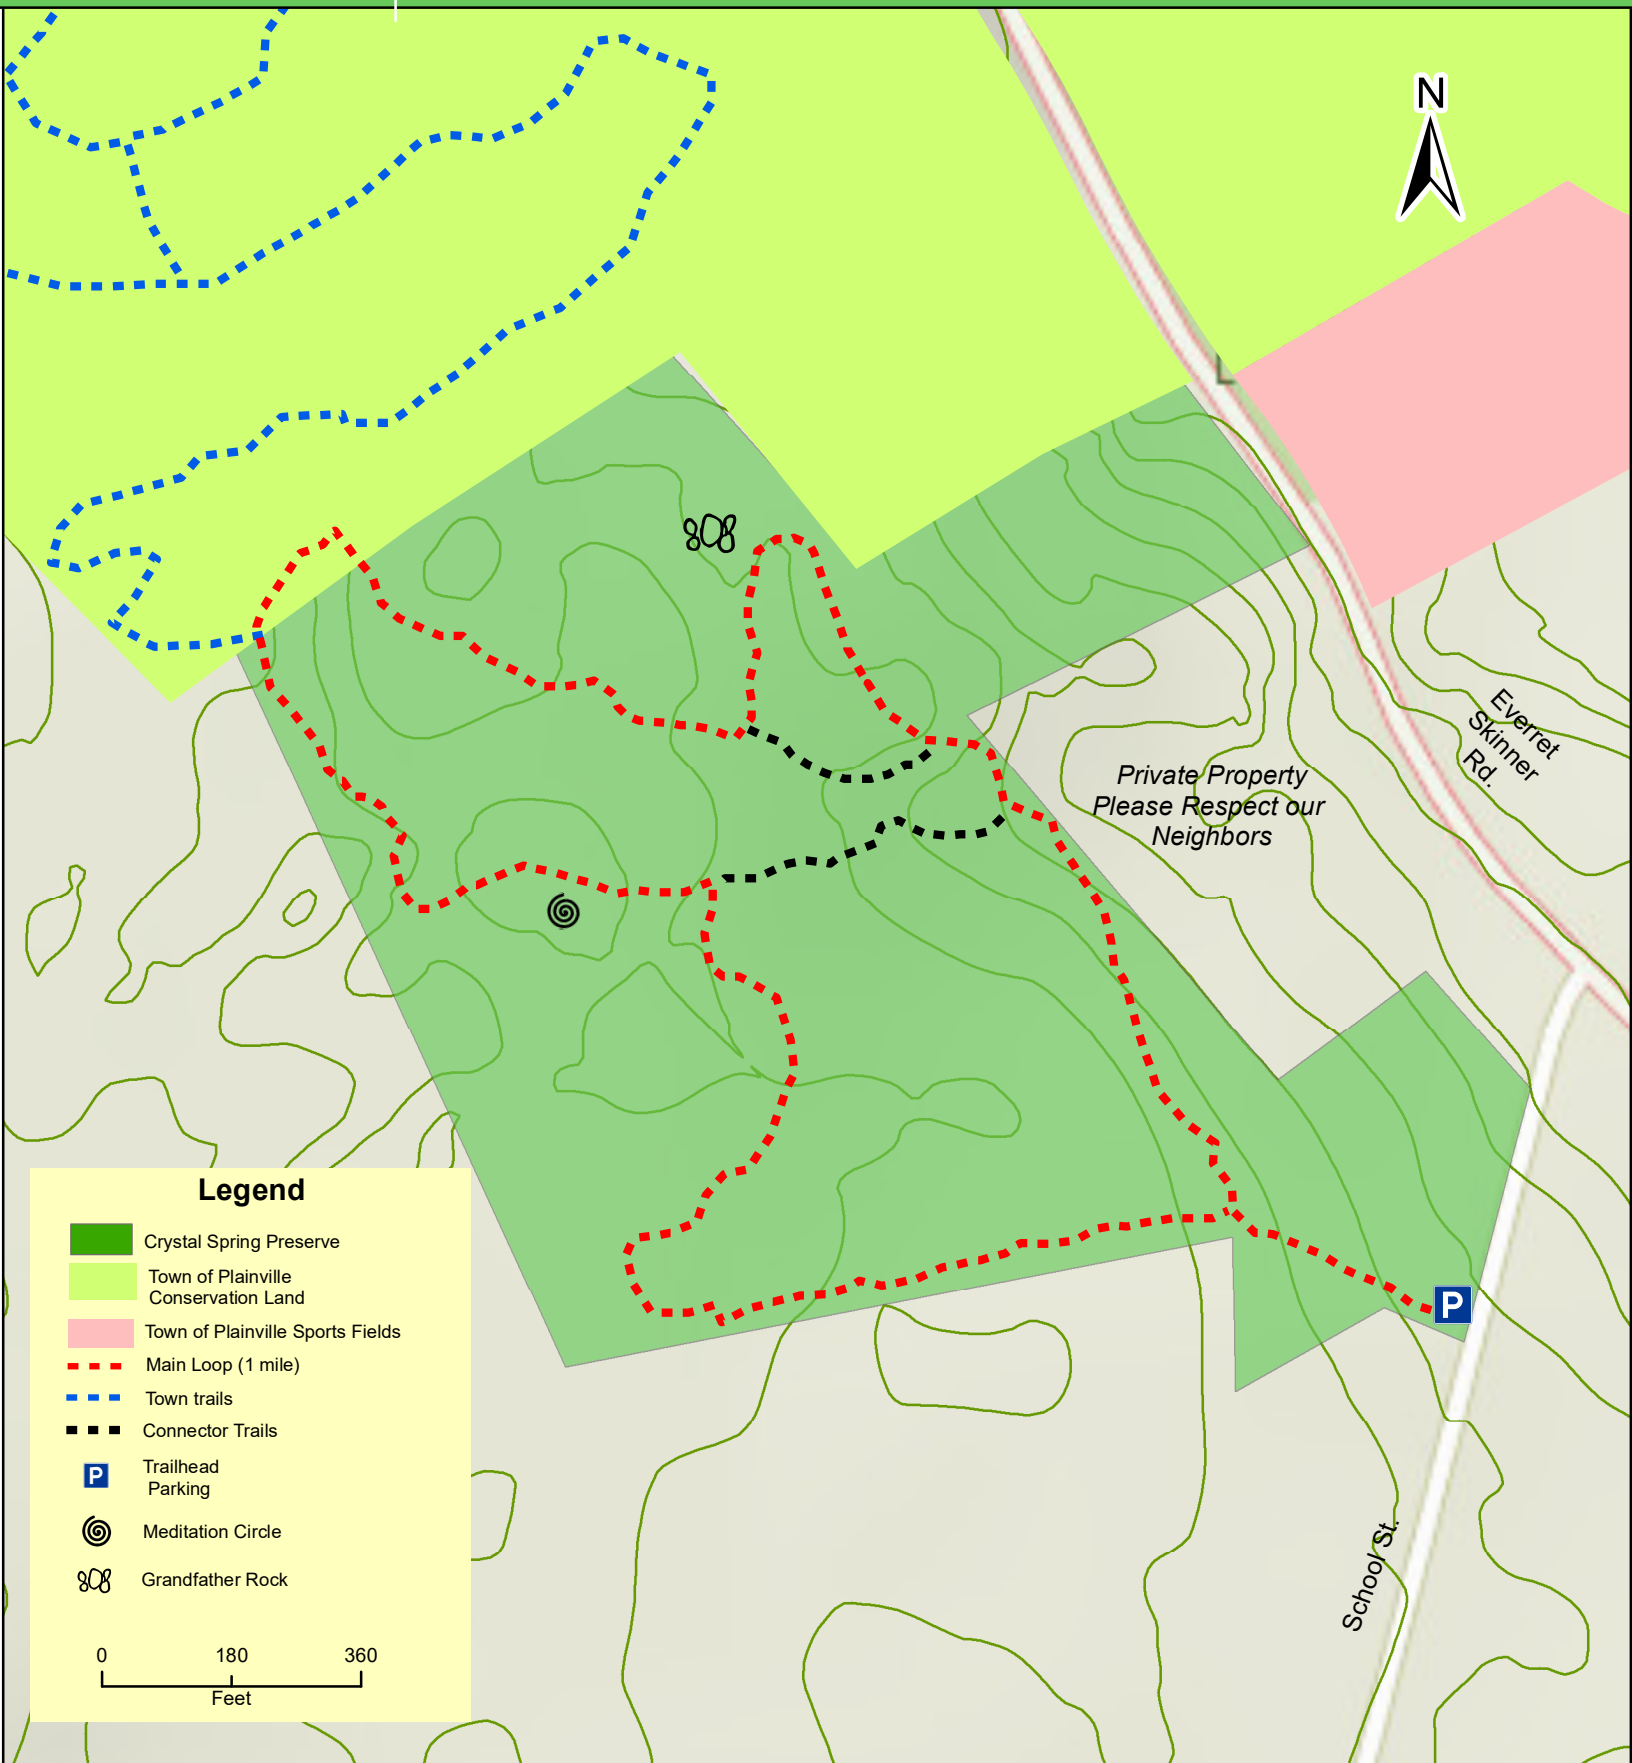

Crystal Spring Preserve

Plainville, MA

36 Acres

WILDLANDS TRUST

Legend

- Crystal Spring Preserve
- Town of Plainville Conservation Land
- Town of Plainville Sports Fields
- Main Loop (1 mile)
- Town trails
- Connector Trails
- Trailhead Parking
- Meditation Circle
- Grandfather Rock

0 180 360
Feet

Wildlands Trust works throughout Southeastern Massachusetts to conserve and permanently protect native habitats, farmland, and lands of high scenic and ecological value in order to keep our communities healthy and our residents connected to the natural world.